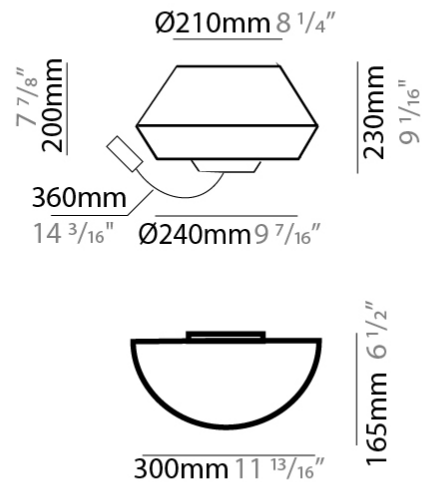

1. To build a product code in our configurator select the specify button on the base model # product page
2. To build a manual product code on this datasheet choose from the options listed below in blue font and add the suffix to the base model #

GENERAL

Series: Banyo
Brand: Ole
Division: Design
Mounting Type: Surface
Mounting Location: Wall
Subcategory: On/Off Switch

PHYSICAL

Shape: Round
Width (mm): 300
Width (in): 11 ¹³/₁₆
Height (mm): 230
Depth (mm): 300
Height (in): 9 ¹/₁₆
Extension (mm): 165
Extension (in): 6 ¹/₂
Light Distribution: Direct / Indirect
Weight (kg): 1.2
Weight (lbs): 2.6
Diffuser: Satin Glass
Fixture Finish: BEI / BLK / BLU / COG / DGN / GRY / MRN / MOC / MUS / OLV / SIL / STN / TER / WHI
Holder Finish: MWH / MBK
Accent Finish: Black (except for White Cord)
Fixture Material: Fabric Cord / Metal

ELECTRICAL

Number of Lamps: 1
Lamp Type: LED + LED Retrofit
Input Wattage (W): 3 (LED)
Bulb Included: Bulb Not Included
Max. Wattage Per Lamp (W): 15
Lamp Base: E26
Dimming: Non-Dimmable
Driver Included: Yes
Driver Location: Integrated
Driver Type: Constant Current 500mA
Driver Class: Class 2
Input Voltage (V): 120
Constant Current (MA): 500
Upon Request: GU24

LED

Number of LEDs: 1
Color Temperature (°K): 4000
Max. Delivered Lumen (lm): 180
CRI: >80 CRI
Lamp Life (hrs): 25000

OPTICAL

RATINGS AND CERTIFICATIONS

Certified By: Certified for North American Standards
IP rating: IP20