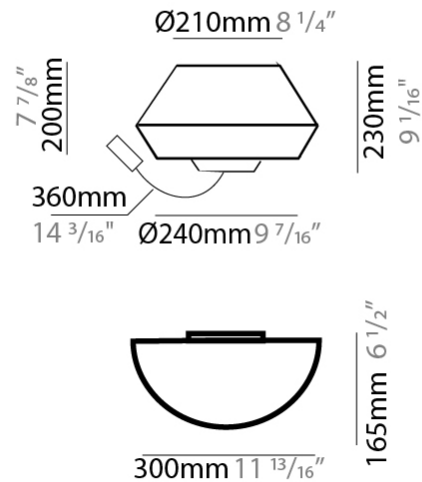

1. To build a product code in our configurator select the specify button on the base model # product page
2. To build a manual product code on this datasheet choose from the options listed below in blue font and add the suffix to the base model #

GENERAL

Series: Banyo
Brand: Ole
Division: Design
Mounting Type: Surface
Mounting Location: Wall
Subcategory: On/Off Switch

PHYSICAL

Shape: Round
Width (mm): 300
Width (in): 11 ¹³/₁₆
Height (mm): 230
Depth (mm): 300
Height (in): 9 ¹/₁₆
Extension (mm): 165
Extension (in): 6 ¹/₂
Light Distribution: Direct / Indirect
Weight (kg): 1.2
Weight (lbs): 2.6
Diffuser: Satin Glass
Fixture Finish: [BEI](#) / [BLK](#) / [BLU](#) / [COG](#) / [DGN](#) / [GRY](#) / [MRN](#) / [MOC](#) / [MUS](#) / [OLV](#) / [SIL](#) / [STN](#) / [TER](#) / [WHI](#)
Holder Finish: MWH / MBK
Accent Finish: Black (except for White Cord)
Fixture Material: Fabric Cord / Metal

ELECTRICAL

Number of Lamps: 1
Lamp Type: LED + LED Retrofit
Input Wattage (W): 3 (LED)
Bulb Included: Bulb Not Included
Max. Wattage Per Lamp (W): 15
Lamp Base: E26
Dimming: Non-Dimmable
Driver Included: Yes
Driver Location: Integrated
Driver Type: Constant Current 500mA
Driver Class: Class 2
Input Voltage (V): 120
Constant Current (MA): 500
Upon Request: GU24

LED

Number of LEDs: 1
Color Temperature (°K): 4000
Max. Delivered Lumen (lm): 180
CRI: >80 CRI
Lamp Life (hrs): 25000

OPTICAL

RATINGS AND CERTIFICATIONS

Certified By: Certified for North American Standards
IP rating: IP20